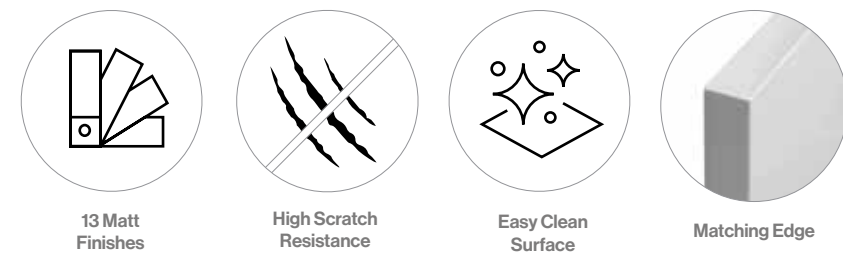

Vaasa MFC Matt Uni-Colour Key Features