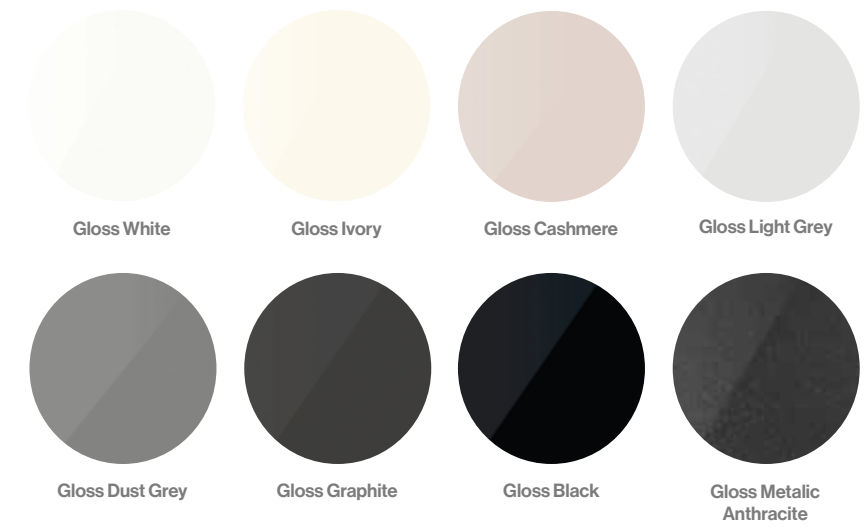

### Phoenix Key Features

Phoenix Kitchen / Featured in Gloss White

Phoenix Kitchen / Featured in Gloss Light Grey

Phoenix Kitchen / Featured in Gloss Dust Grey

# Phoenix

Edged Bedrooms

Phoenix Bedroom / Featured in Gloss Light Grey

Phoenix Bedroom / Featured in Gloss Dust Grey

### Phoenix High Gloss Finishes

### Phoenix Key Features

Phoenix Bedroom / Featured in Gloss White

Phoenix Bedroom / Featured in Gloss Cashmere

Phoenix Bedroom / Featured in Gloss Black and Gloss White

Tribeca Kitchen / Featured in Superior Matt Heritage Green