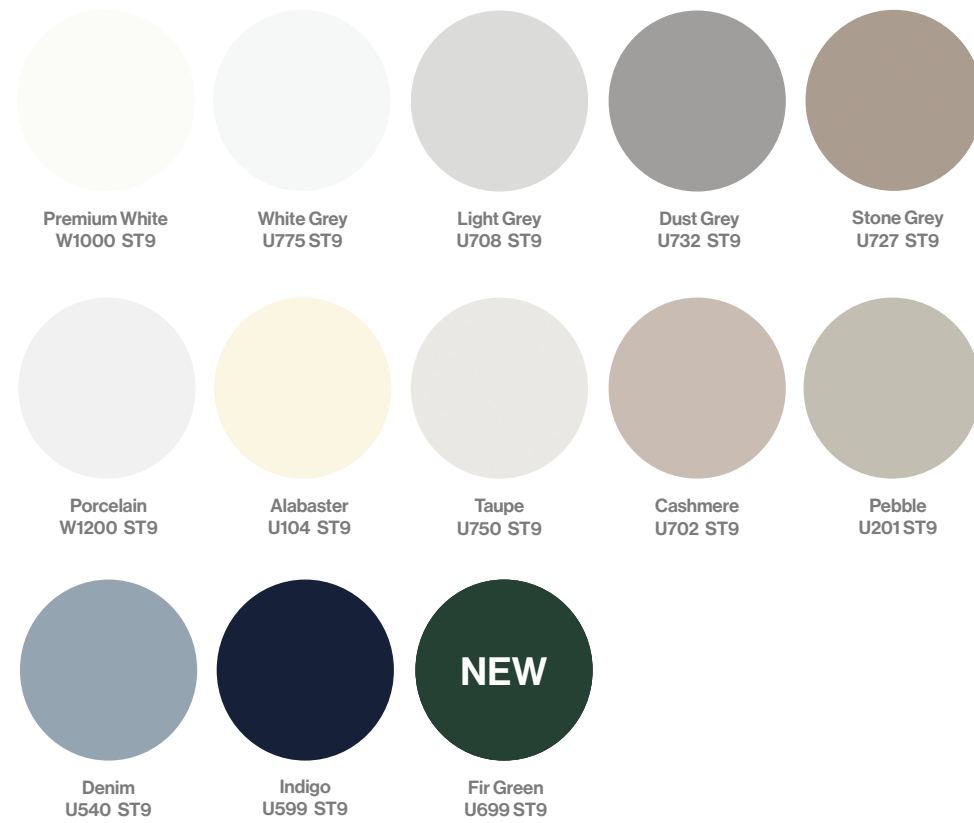

Vaasa MFC Matt Uni-Colour Finishes