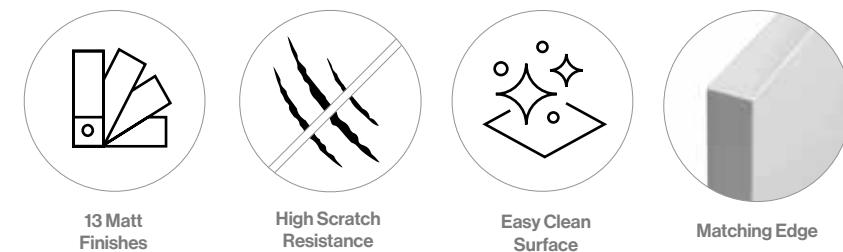

Vaasa MFC Matt Uni-Colour Key Features