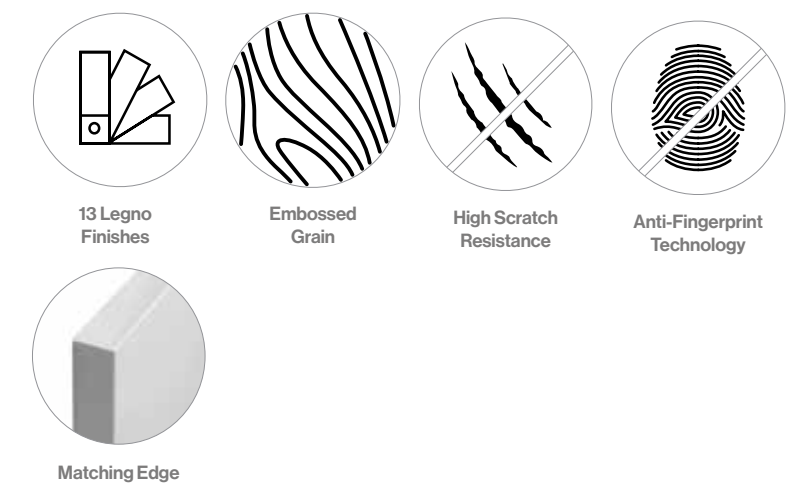

Mather Key Features