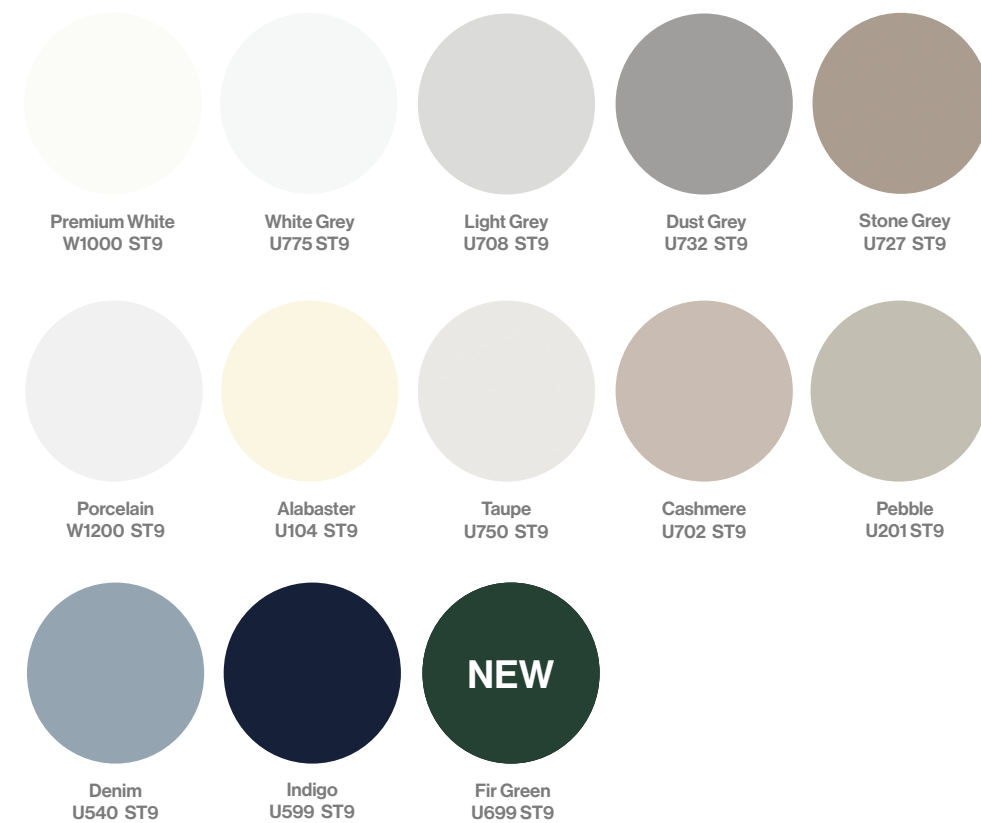

Vaasa MFC Matt Uni-Colour Finishes