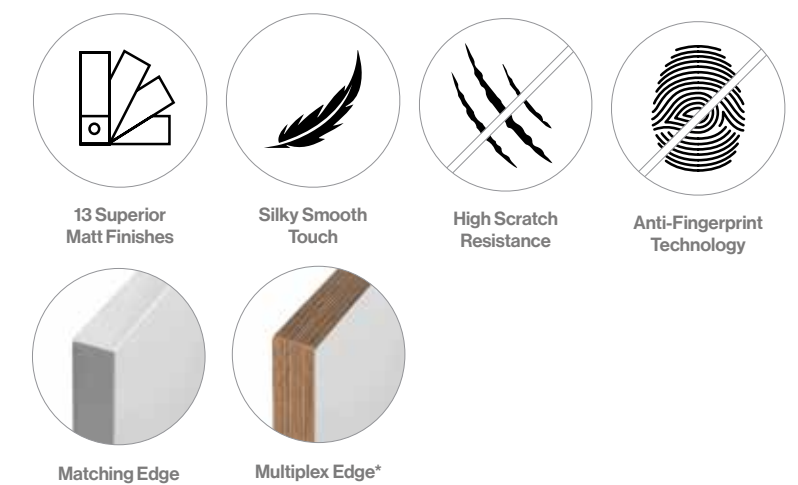

Tribeca Key Features