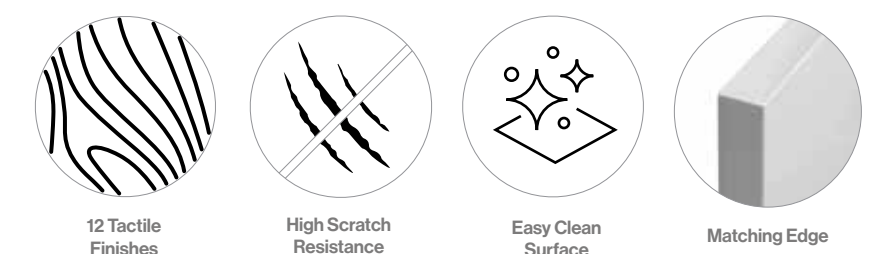

Vaasa MFC Material Effects Key Features