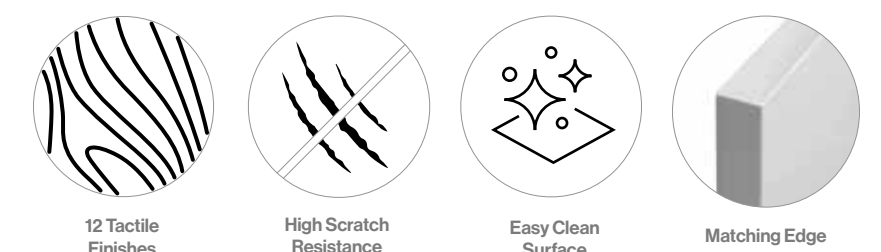

Vaasa MFC Material Effects Key Features