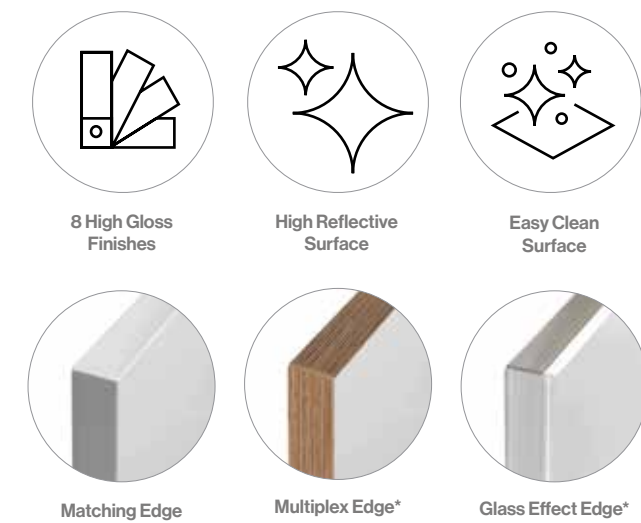

Phoenix Key Features