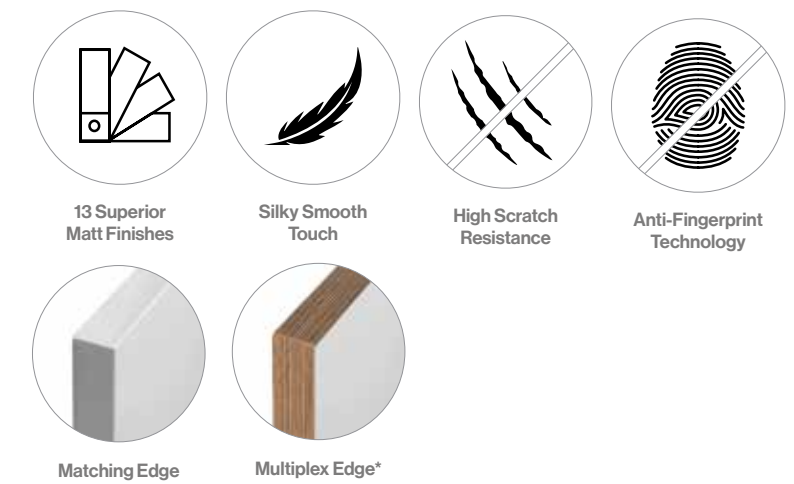

Tribeca Key Features