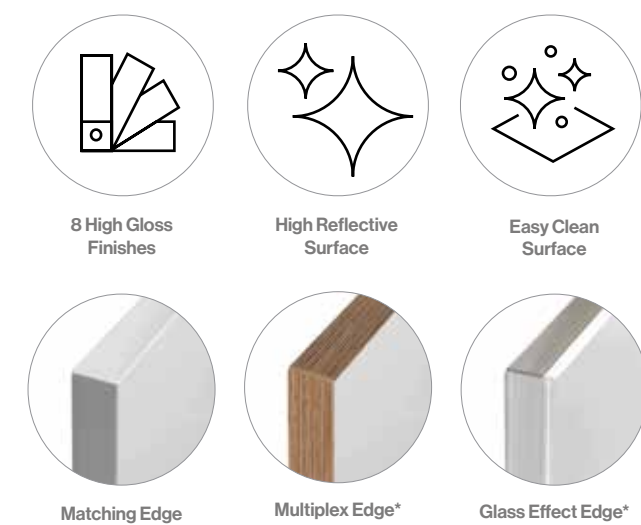

Phoenix Key Features