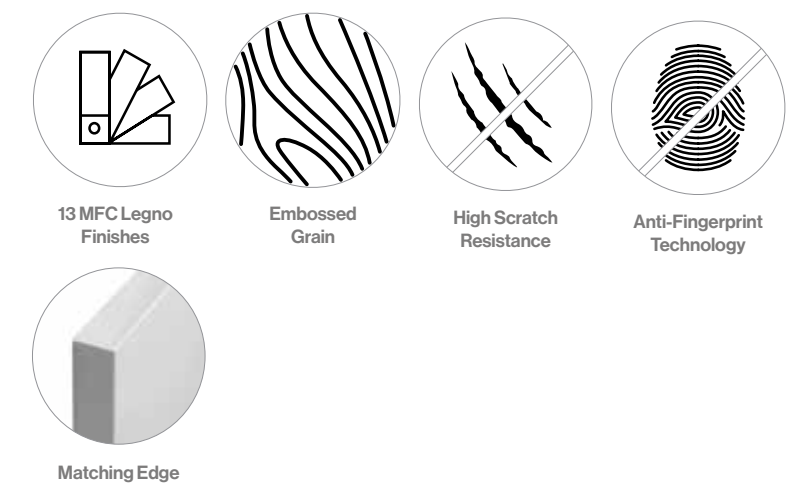

Mather Key Features