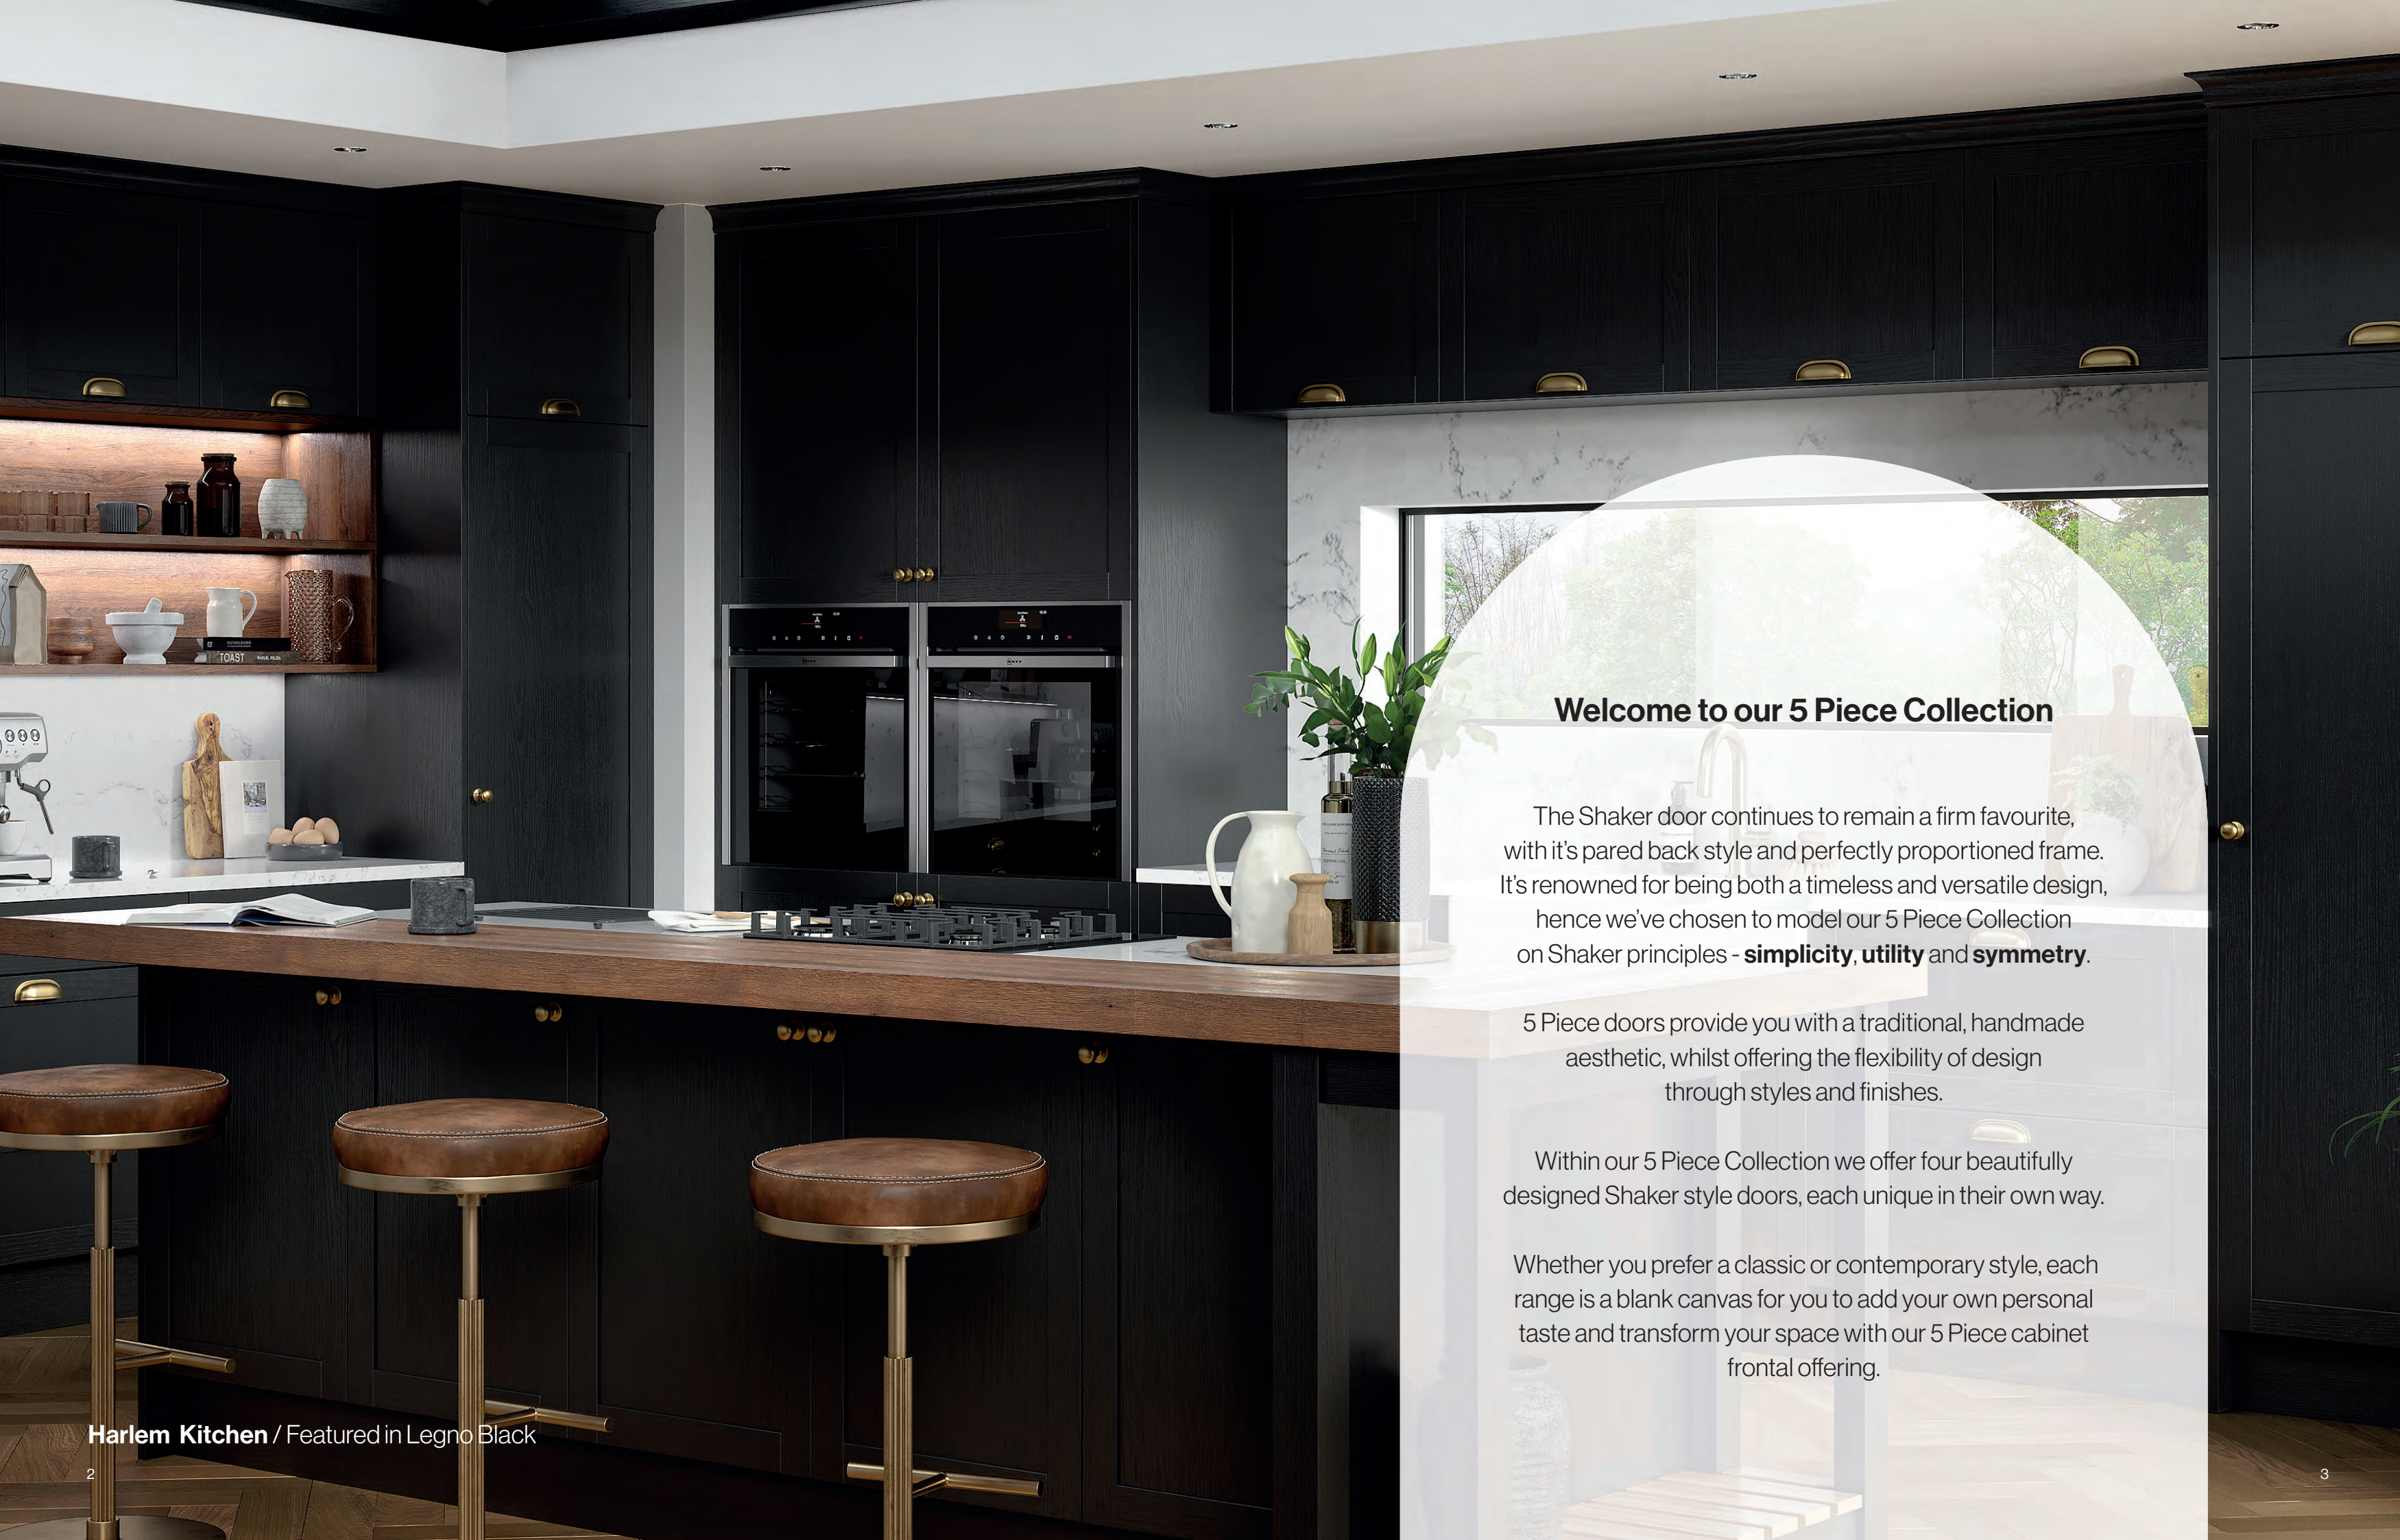

Welcome to our 5 Piece Collection

The Shaker door continues to remain a firm favourite, with its pared back style and perfectly proportioned frame. It's renowned for being both a timeless and versatile design, hence we've chosen to model our 5 Piece Collection on Shaker principles - **simplicity, utility** and **symmetry**.

5 Piece doors provide you with a traditional, handmade aesthetic, whilst offering the flexibility of design through styles and finishes.

Within our 5 Piece Collection we offer four beautifully designed Shaker style doors, each unique in their own way.

Whether you prefer a classic or contemporary style, each range is a blank canvas for you to add your own personal taste and transform your space with our 5 Piece cabinet frontal offering.