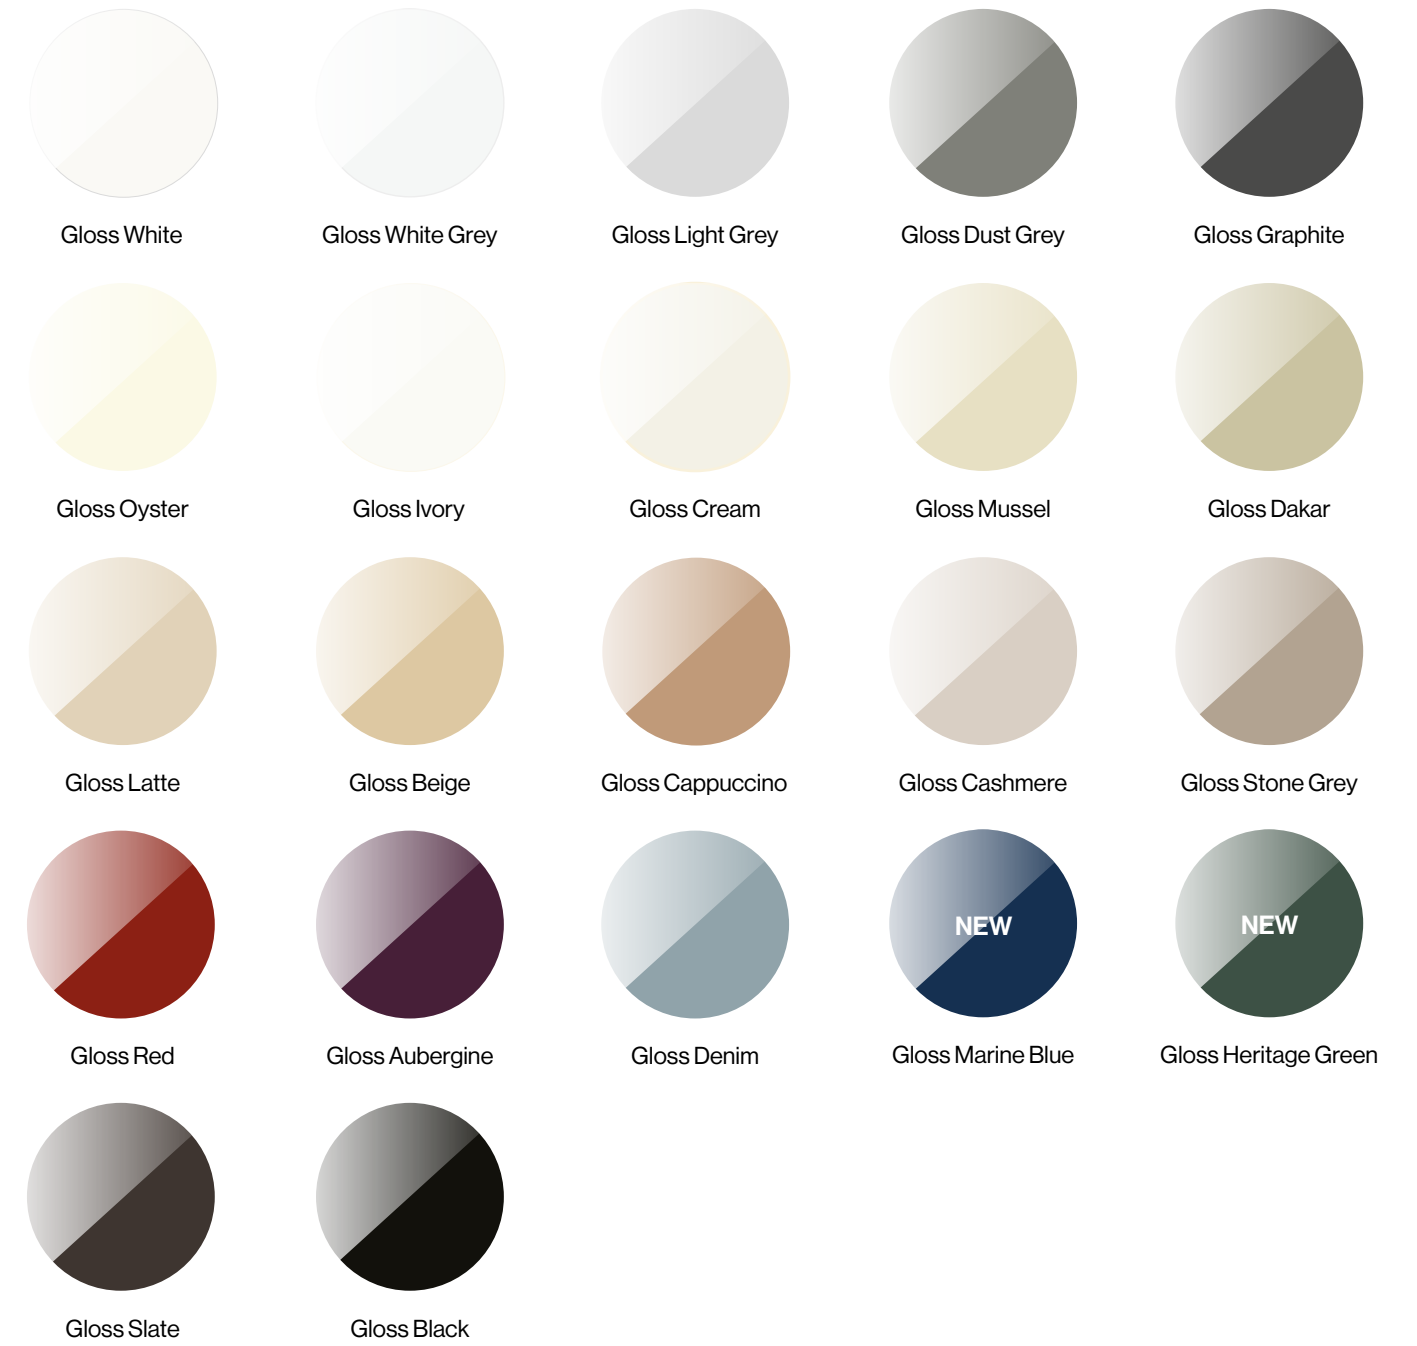

Matt Finishes / Woodgrain Effects

Matt Finishes / Legno

Matt Finishes / Smooth

Gloss Finishes / High Gloss Uni-Colours and Metallics

Matt Finishes / Super Smooth Matt Uni-Colours Super Smooth Matt Uni-Colours