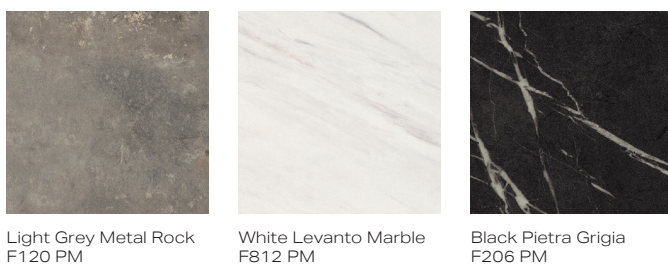

SOHO Perfect Sense® Material Effect Finishes