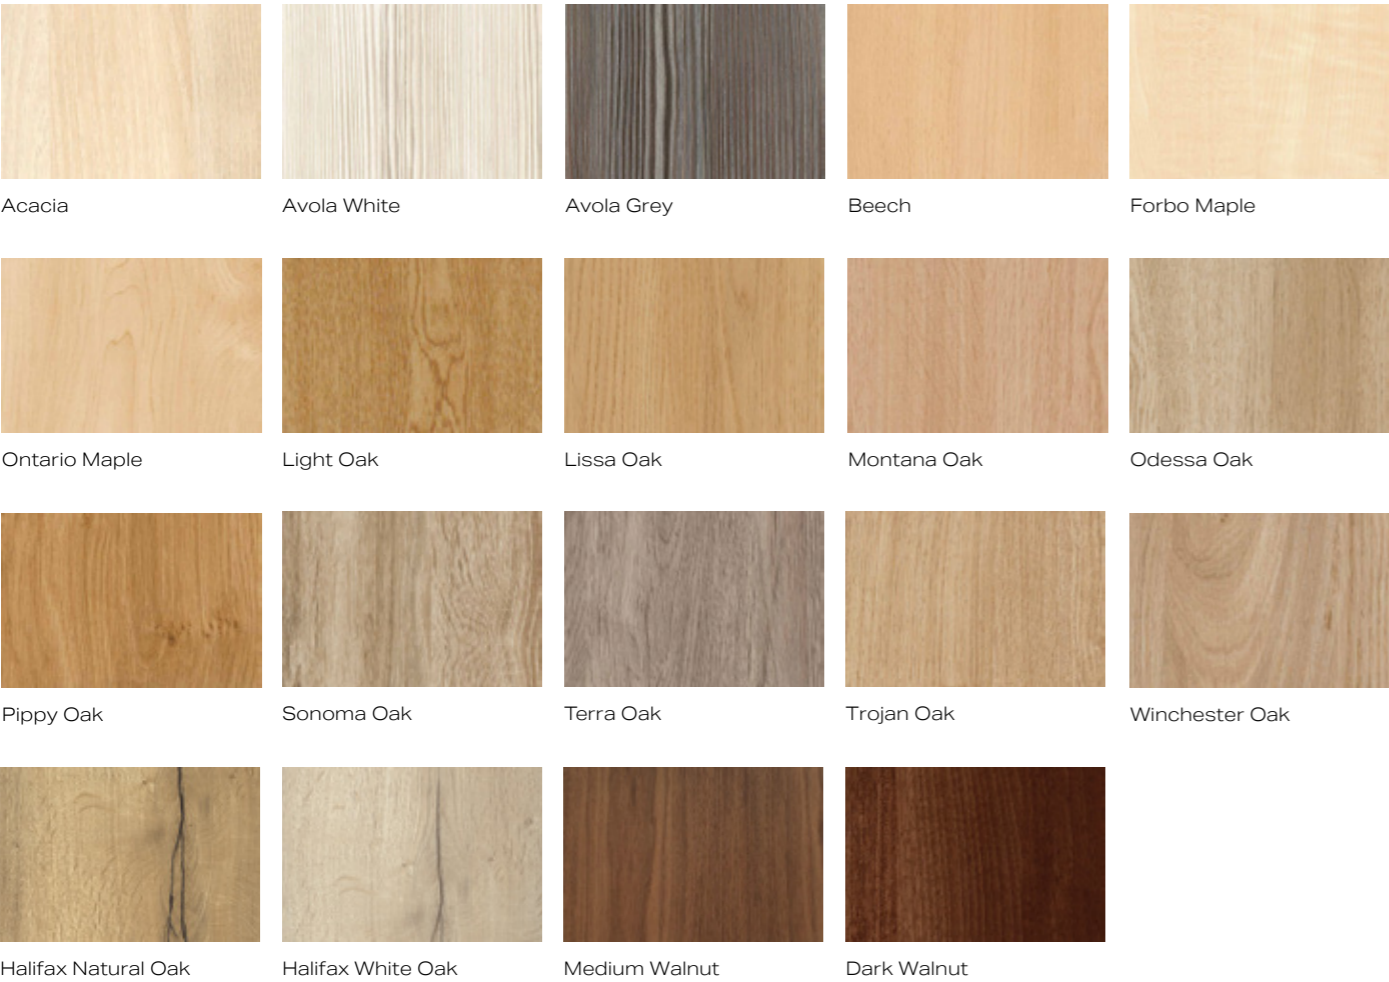

Shepford*
90mm Stile Width

Neptune
22mm Thick

Rana
18mm Thick

*Lane and Shepford are the only Handle-less Door Styles not available in Gloss Finishes.

Loretto / Featured in SERICA® Cashmere.

Make It Your Own

With Rockingham you have the ultimate design flexibility when it comes to colours and finishes. With a huge range of uni-colours, wood grains, painted effect and special textures, you can practically achieve any desired look.

Rockingham Colours / Finishes

Matt Colours, Wood Grains and Specials

Matt Wood Grains

Matt Specials

Matt Textured Colours

Matt Smooth Colours

Rockingham Colours / Finishes

SERICA® Super Smooth Matt

SERICA® Denim SERICA® Marine Blue SERICA® Indigo SERICA® Heritage Green

Rockingham Colours / Finishes

High Gloss Colours

High Gloss Colours

Gloss White Gloss Light Grey Gloss Dust Grey Gloss Graphite Gloss Black